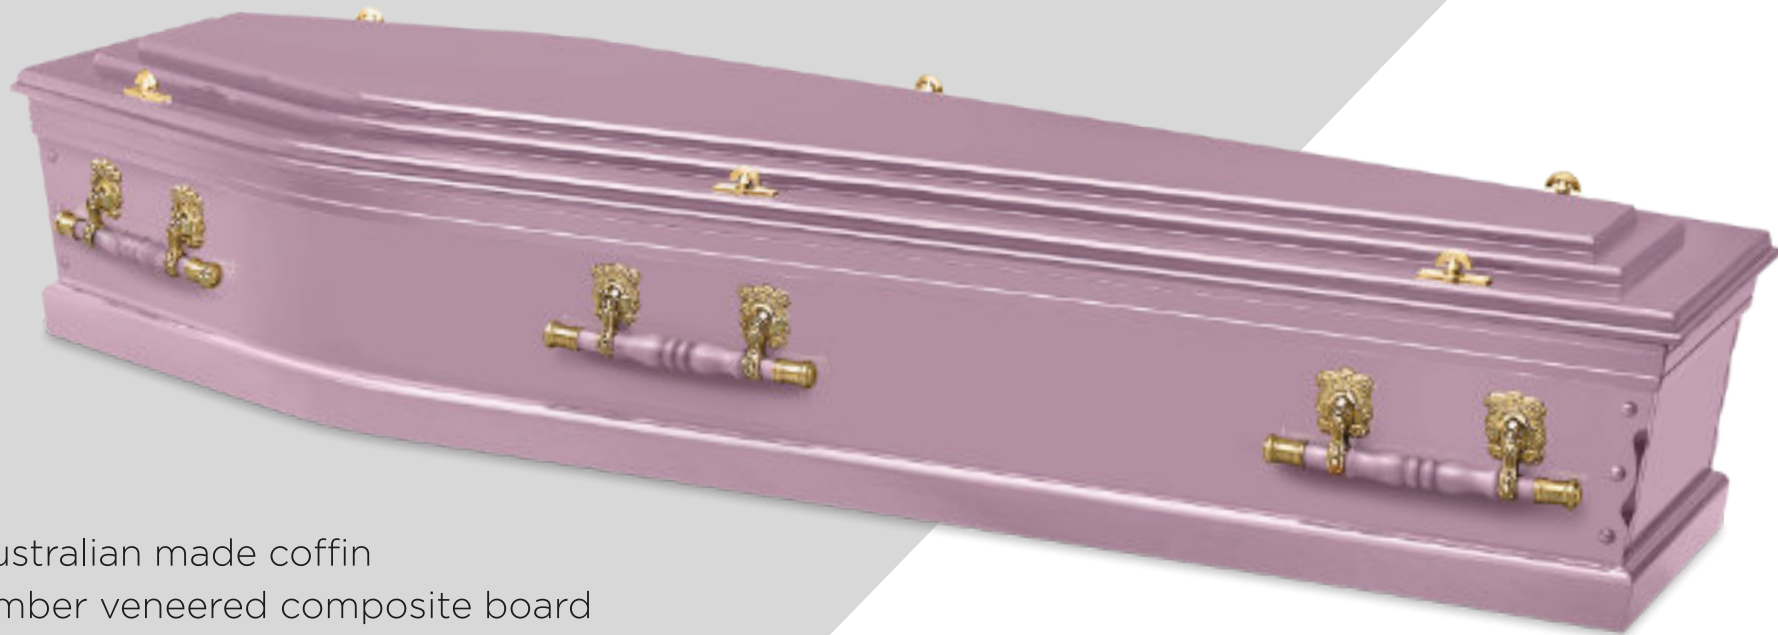

Whitehall | TIMBER VENEERED COFFIN

- Australian made coffin
- Timber veneered composite board
- Fiddlesticks colour, gloss finish
- Plastic swing bar handles
- Satin lining

$3,095 inc GST