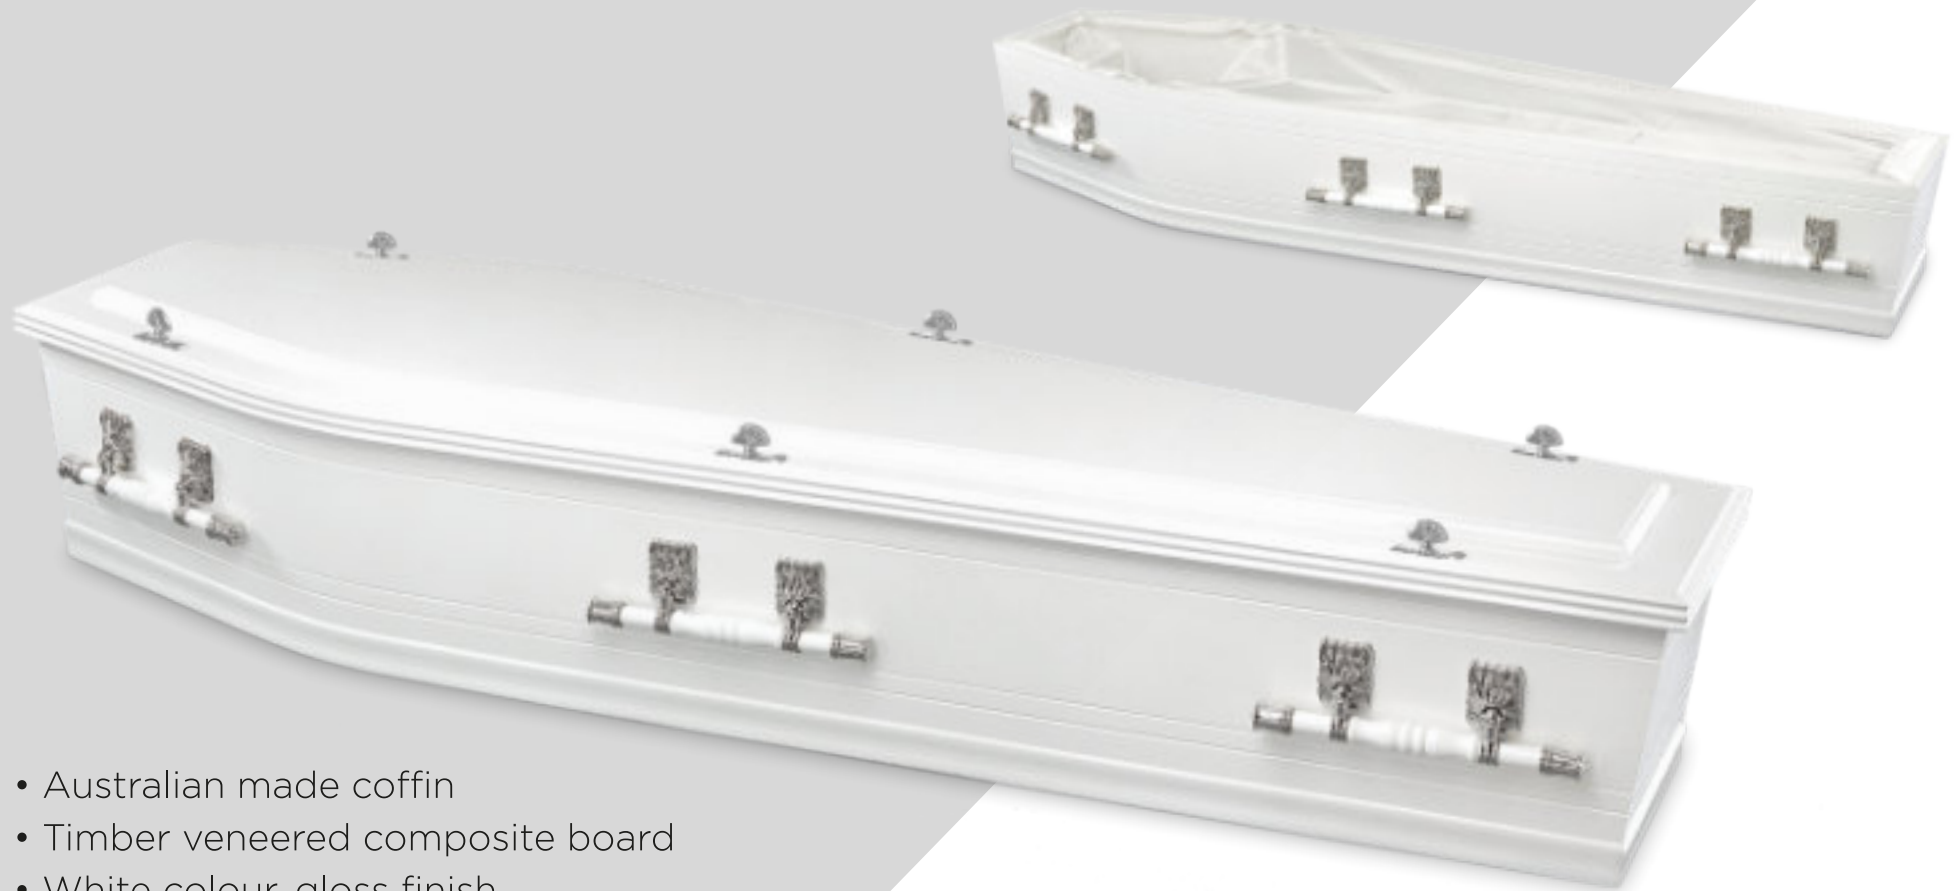

Norwood White | TIMBER VENEERED COFFIN

- Australian made coffin
- Timber veneered composite board
- White colour, gloss finish
- Timber swing bar handles
- Satin lining

$2,795 inc GST