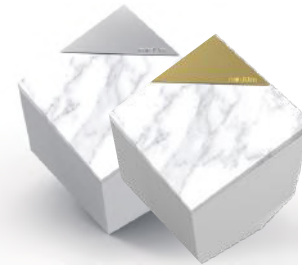

PREMIUM Marble Print: AUMUMP6
LUX TOP: AUMUMPL6