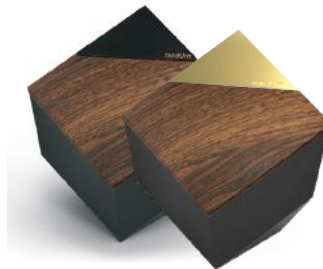

PREMIUM Wood Print: AUMUMP5
LUX TOP: AUMUMPL5