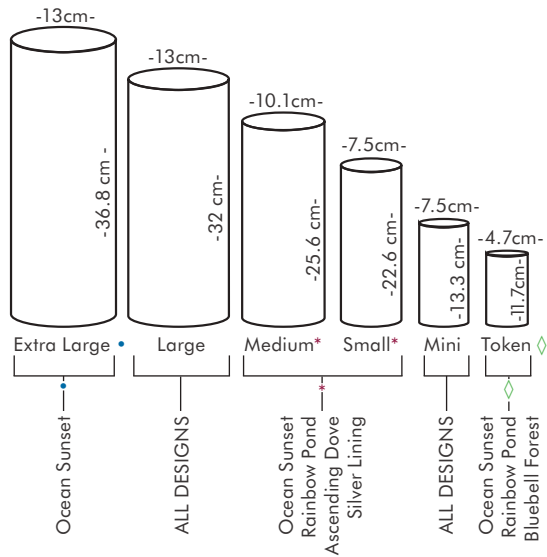

Sizing

Large and Mini available for all tube styles. Other sizes available as noted only. ♦♦

Tube's surface can be written on by hand.