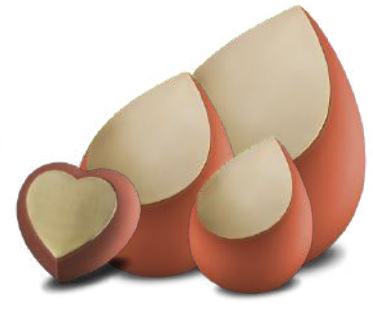

Drop Terracotta / Brushed Gold
AULH587 - AULM587
AULA587 - AULK587