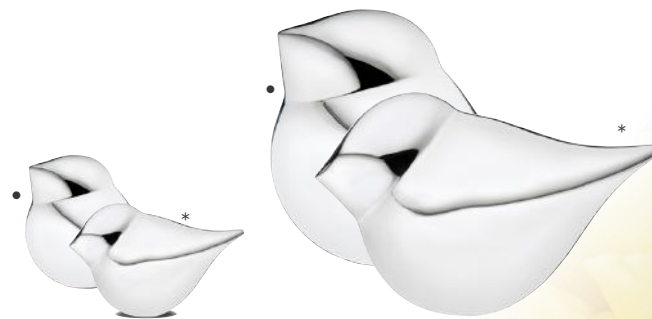

(As Pair) Silver Soul birds (brass)

•Male - A:22.8cm K:5.7cm
AULA562 - AULK562

*Female - A:20.3cm K:5.1 (high)
AULA563 - AULK563

Black colour in images is a reflection only - actual urn is all silver. Please note that the large size will hold one full set of cremains only, however these urns are lovely as companion pieces when used together.