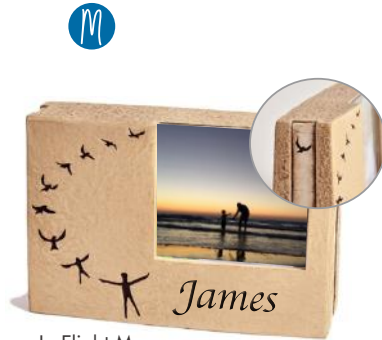

Heart Memory Keepsake Frame  
21.6 x 5.1 x 12.7 cm (fits a 10 x 9.9cm photo)  
AUR4002  
Frame colour is similar tone to all other "Heart" products  
Engraving available separately

Heart Adult Urn Blank  
Perfect for adding your own choice of words  
17.5 x 15.1 x 28.4cm  
AUR1002

Love Forever  
Keepsake  
9 x 6.5 x 11 x cm  
AUR3016

Love Forever Adult Urn  
24.1 x 15.5 x 28.6 cm  
Holds a 5x7" (13x18cm) Photo  
AUR1006

In Flight Adult Urn  
20.8 x 12.7 x 26cm  
AUR1001

In Flight Keepsake  
8.9 x 5.7 x 11.3cm  
AUR3001

In Flight Candle  
14.0 x 9.5 x 12.7cm  
AUR2001

In Flight Memory  
Keepsake Frame  
20 x 5 x 14cm  
AUR4001  
Engraving available separately

Infinity Candle  
10.8 x 10.8 x 10.8cm  
AUR2003

Infinity Keepsake  
6.4 x 6.4 x 6.4cm  
AUR3003