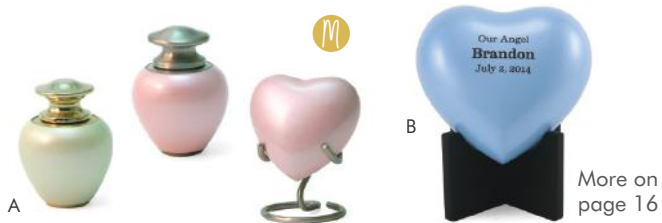

A selection of Brass TerryBear keepsakes

- A - Satori: Keepsake 6.6x5.1cm Heart 7.4x6.9cm
  Pearl AU5261K (AU5261H) - Pink Pearl AU5262K - AU5262H
  (Satori Ocean AU5260K - AU5260H)
- B - Arielle Heart Keepsakes 5.8x11.4x11.4cm
  Pearl Blue AU2790H (Pearl White AU2792H - Pearl Pink AU2791H)

Infant Cube Keepsakes (mdf)
8.6x8.6x8.6 cm
Pink AUCMC5501
Blue AUCMC5500
White AUCMC5502

A selection of TerryBear brass for Children

- A - Teddy Bear Blue AU2661P: 10.9x8.6cm bag incl
  *blue colouring can vary slightly
- B - Teddy Bear Pink AU2660P: 10.9x8.6cm bag incl
- C - Lotus Heart: AU2662S: 16.3x12.7cm
  (AU2662P: 10.9x8.6cm AU2662XS: 13.5x10.7cm)
- D - Memory Light (aluminium alloy) candle incl
  Pearl White: AU2777 - 14.5x7.9 cm
- E - Angelina Keepsake Pearl AUC306: 23.6x9.1cm
  (Silver Bronze AUC307 - Blush AUC305)

HEART IN THEIR HAND

See page 32 for a collection of keepsakes designed to help you feel connected with your little one with a pop-out heart shape to be placed in their hand.

See Pg 21 for ways to frame these keepsakes.

ECO URNS

For more products and information see pages 24-28.

- Scattering Tubes (others available)
- Teddy AUPSTTedB: 13.3 x 7.5cmdia
- Rainbow Pond AUPSTRP (token) 11.7x4.7cmdia
- Living Tribute - Purple Heart everlastings
  AUH100 - approx. 5cm