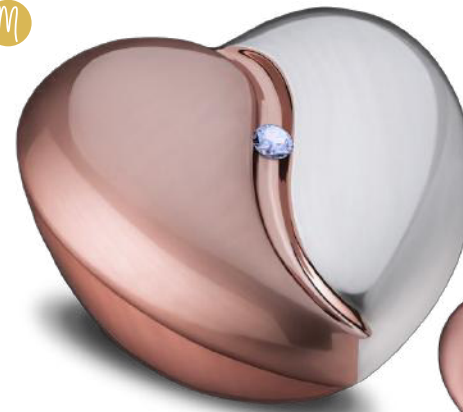

## STARS

(brass)  
8.9cm (wide)

Bright Silver  
AULK621

Brushed  
Gold  
AULK620

## HEARTFELT

(brass with crystal)  
A: 27(W) x 20(H)cm  
K: 7.6(W) x 6(H)cm

HeartFelt Brushed Gold  
AULA1111 - AULK1111

HeartFelt Brushed Rose Gold  
AULA1110 - AULK1110

**M**  
Gold Bronze  
(hammered)  
AULK610