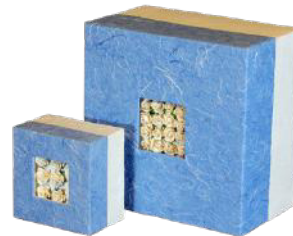

### EMBRACE EARTHURNS

Embrace White Hemp  
AUP4120WH AUP4120WHMini

Standard: 21.6 x 21.6 x 12.7cm Mini: 10.8 x 10.8 x 6.4cm  
For scattering, earth burial or temporary storage of remains.

Embrace Floral Bouquet  
AUP4120FB AUP4120FBMini