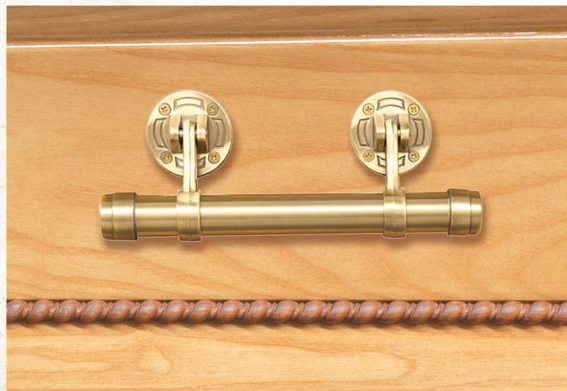

Bar: (L2050 W660 H500)

Half Moon: (L2050 W660 H500)

Bow: (L2050 W660 H500)

Internal: (L1940 W560 H310)

Zinc: Available

*Please note: Items illustrated for general guidance as colour and size may slightly vary.