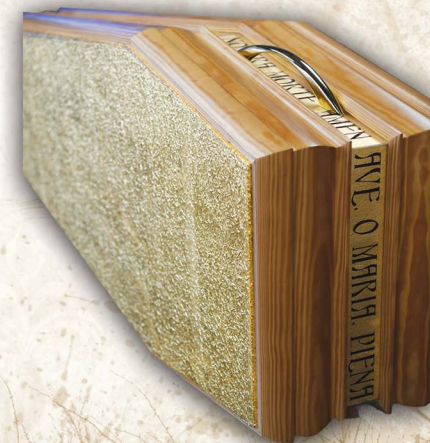

*30 years
Gold Collection*

IONICA® THE PRAYER 'AVE MARIA' COFFIN

Timber: Italian Chestnut **Colour:** Oak

pregghiera™

D'Oro Bow: (L2020 W680 H500)

Internal: (L1900 W560 H310)

Zinc: Available

*Please note: Items illustrated for general guidance as colour and size may slightly vary.