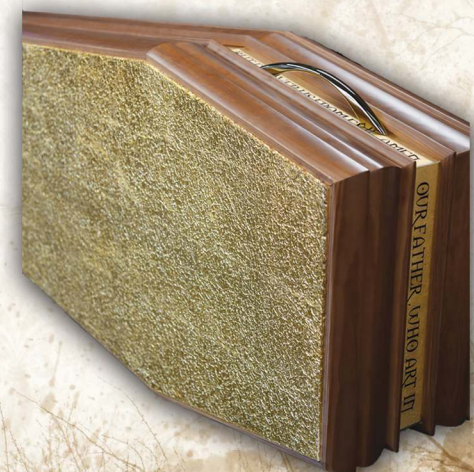

IONICA® THE PRAYER 'OUR FATHER' COFFIN

Timber: Italian Chestnut **Colour:** Walnut

preghiera™

D'Oro Bow: (L2020 W680 H500)

Internal: (L1900 W560 H310)

Zinc: Available

*Please note: Items illustrated for general guidance as colour and size may slightly vary.